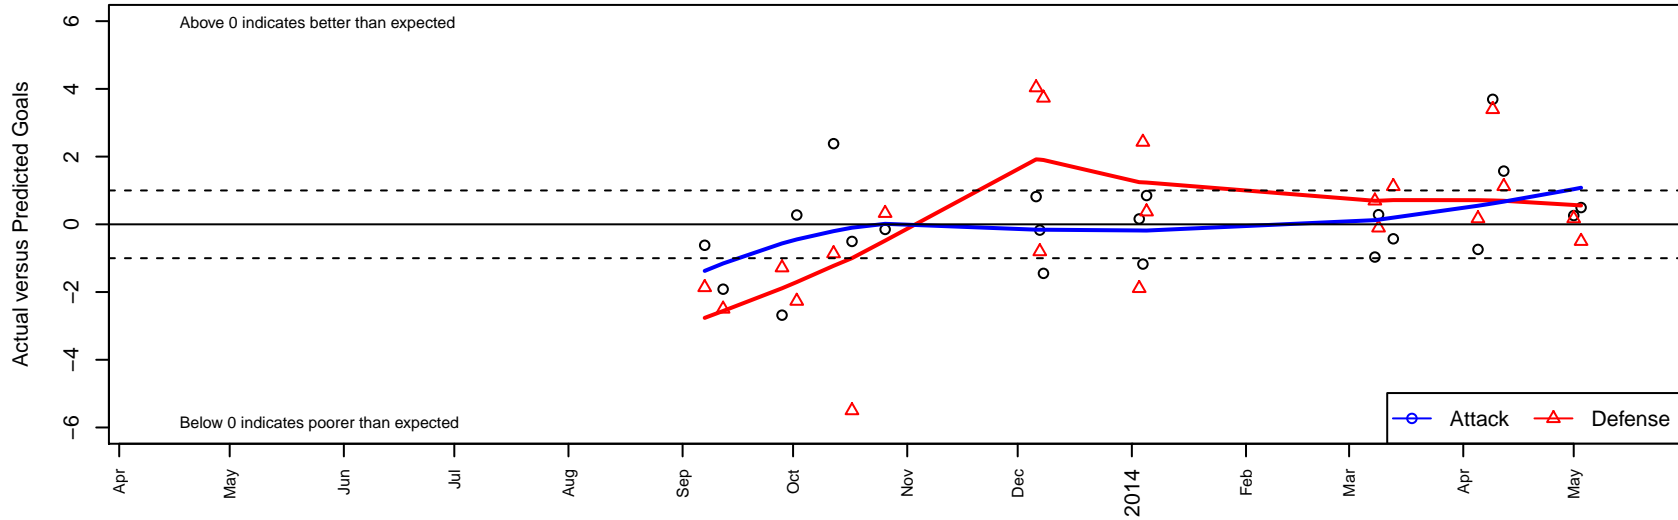

Idaho Rush Nike B98

Dots are actual minus expected GF (blue circles) and GA (red triangles).
Blue line is smoothed change in attack strength. Red is smoothed change in defense strength.